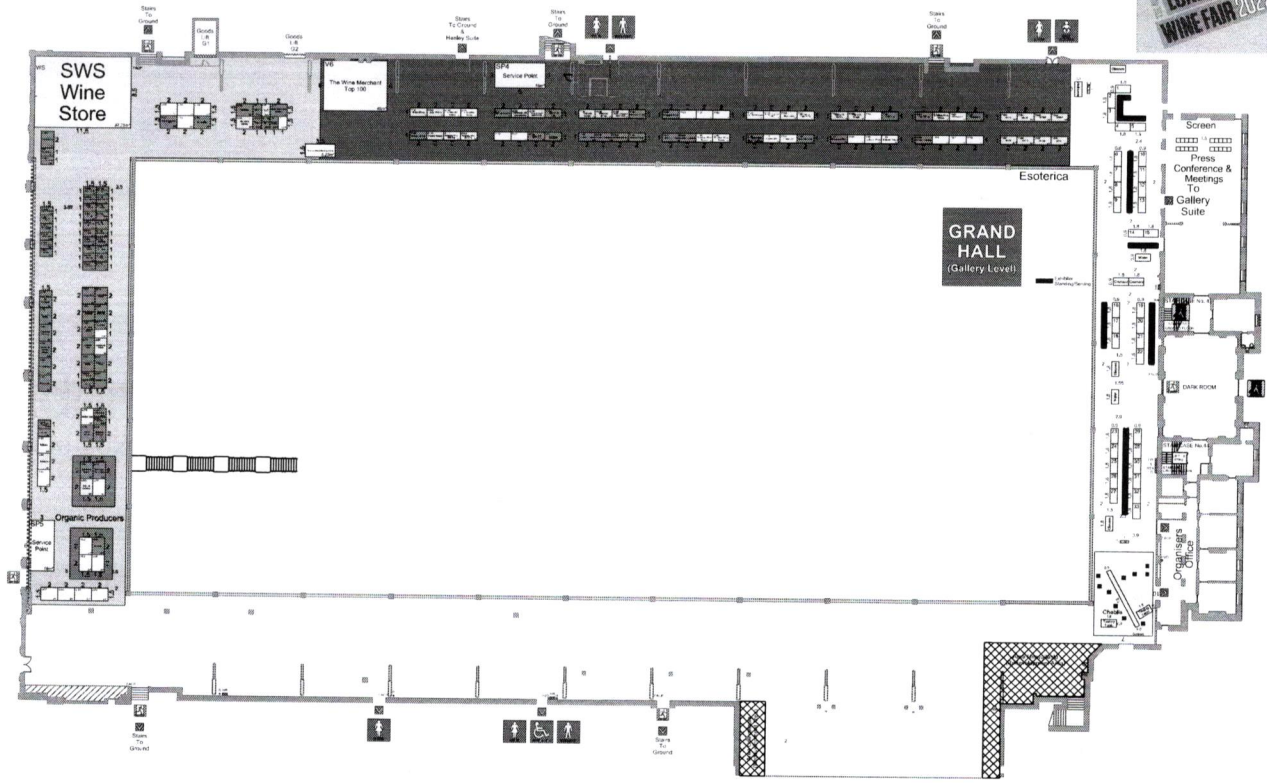

London Wine Fair 2022

7 - 9 June 2022

Sales Key - Ground & Gallery

- Available
- Proposal
- Reserved
- Sold

Zoomed version of LWF floor plan