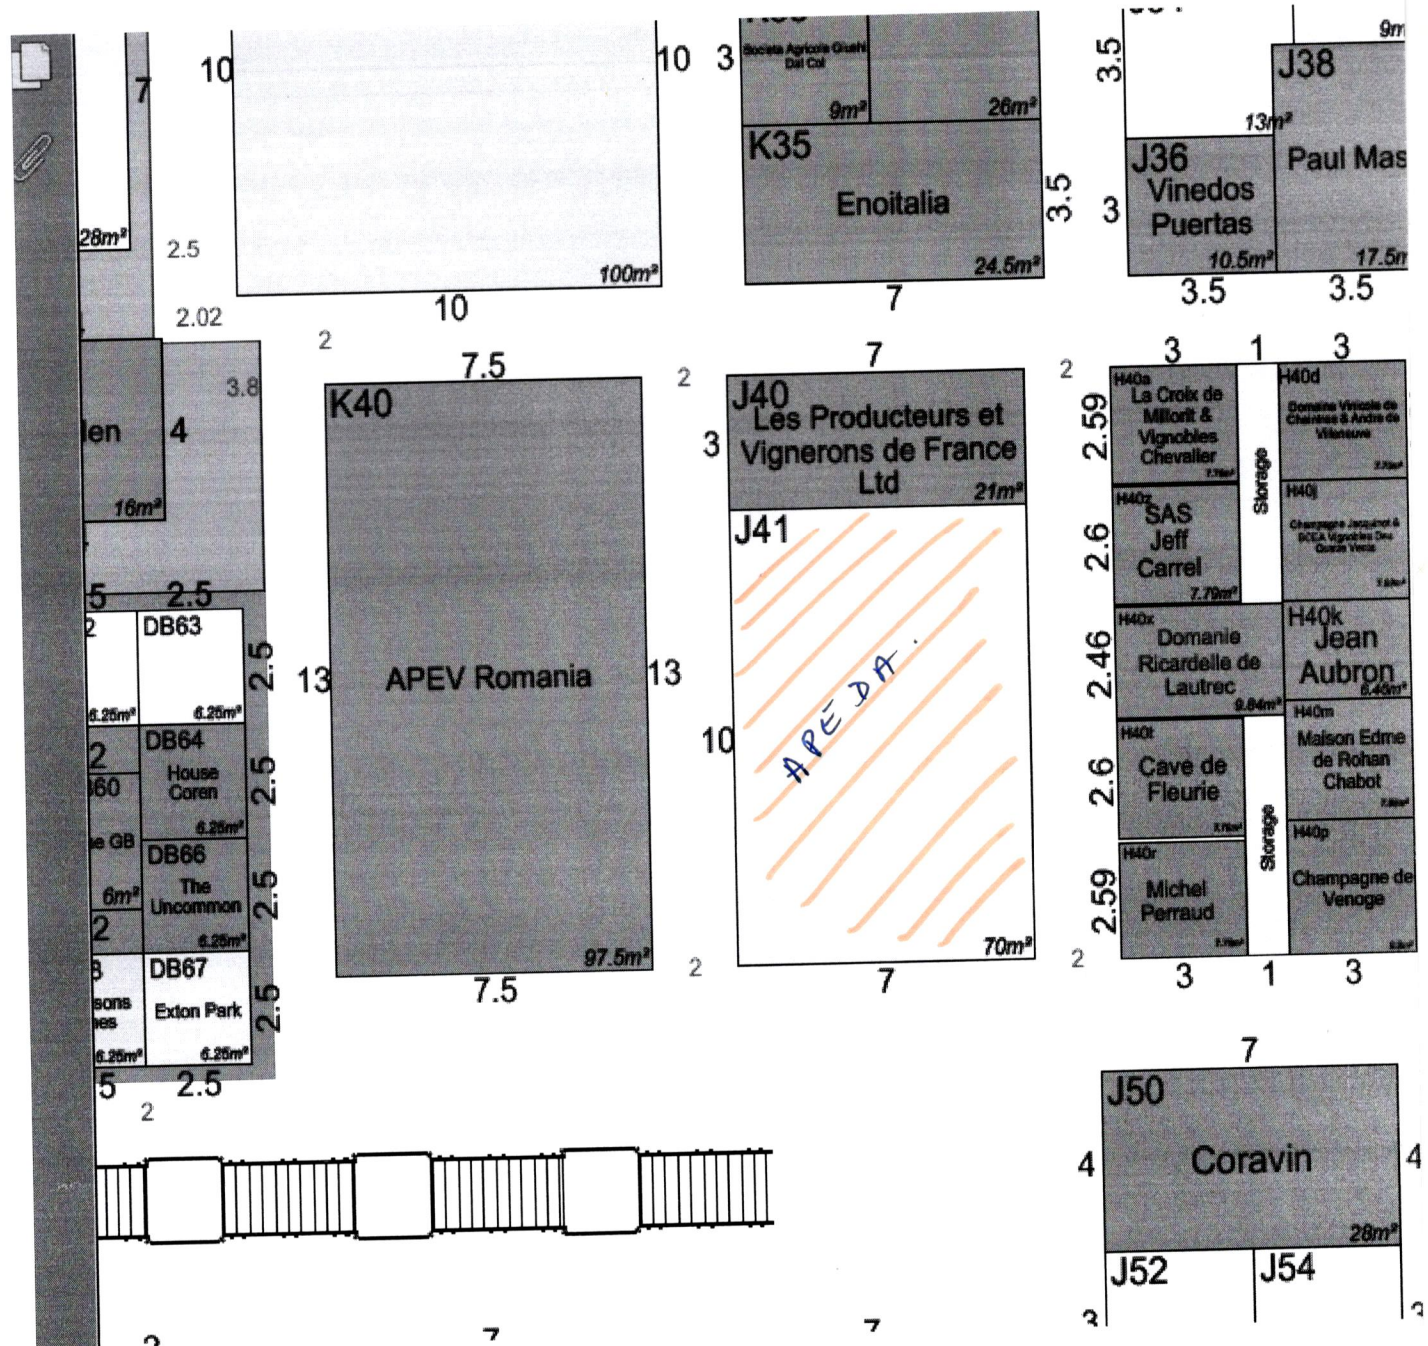

London Wine Fair 2022

7 - 9 June 2022

Sales Key - Ground & Gallery

- Available
- Proposal
- Reserved
- Sold

Zoomed version of LWF floor plan